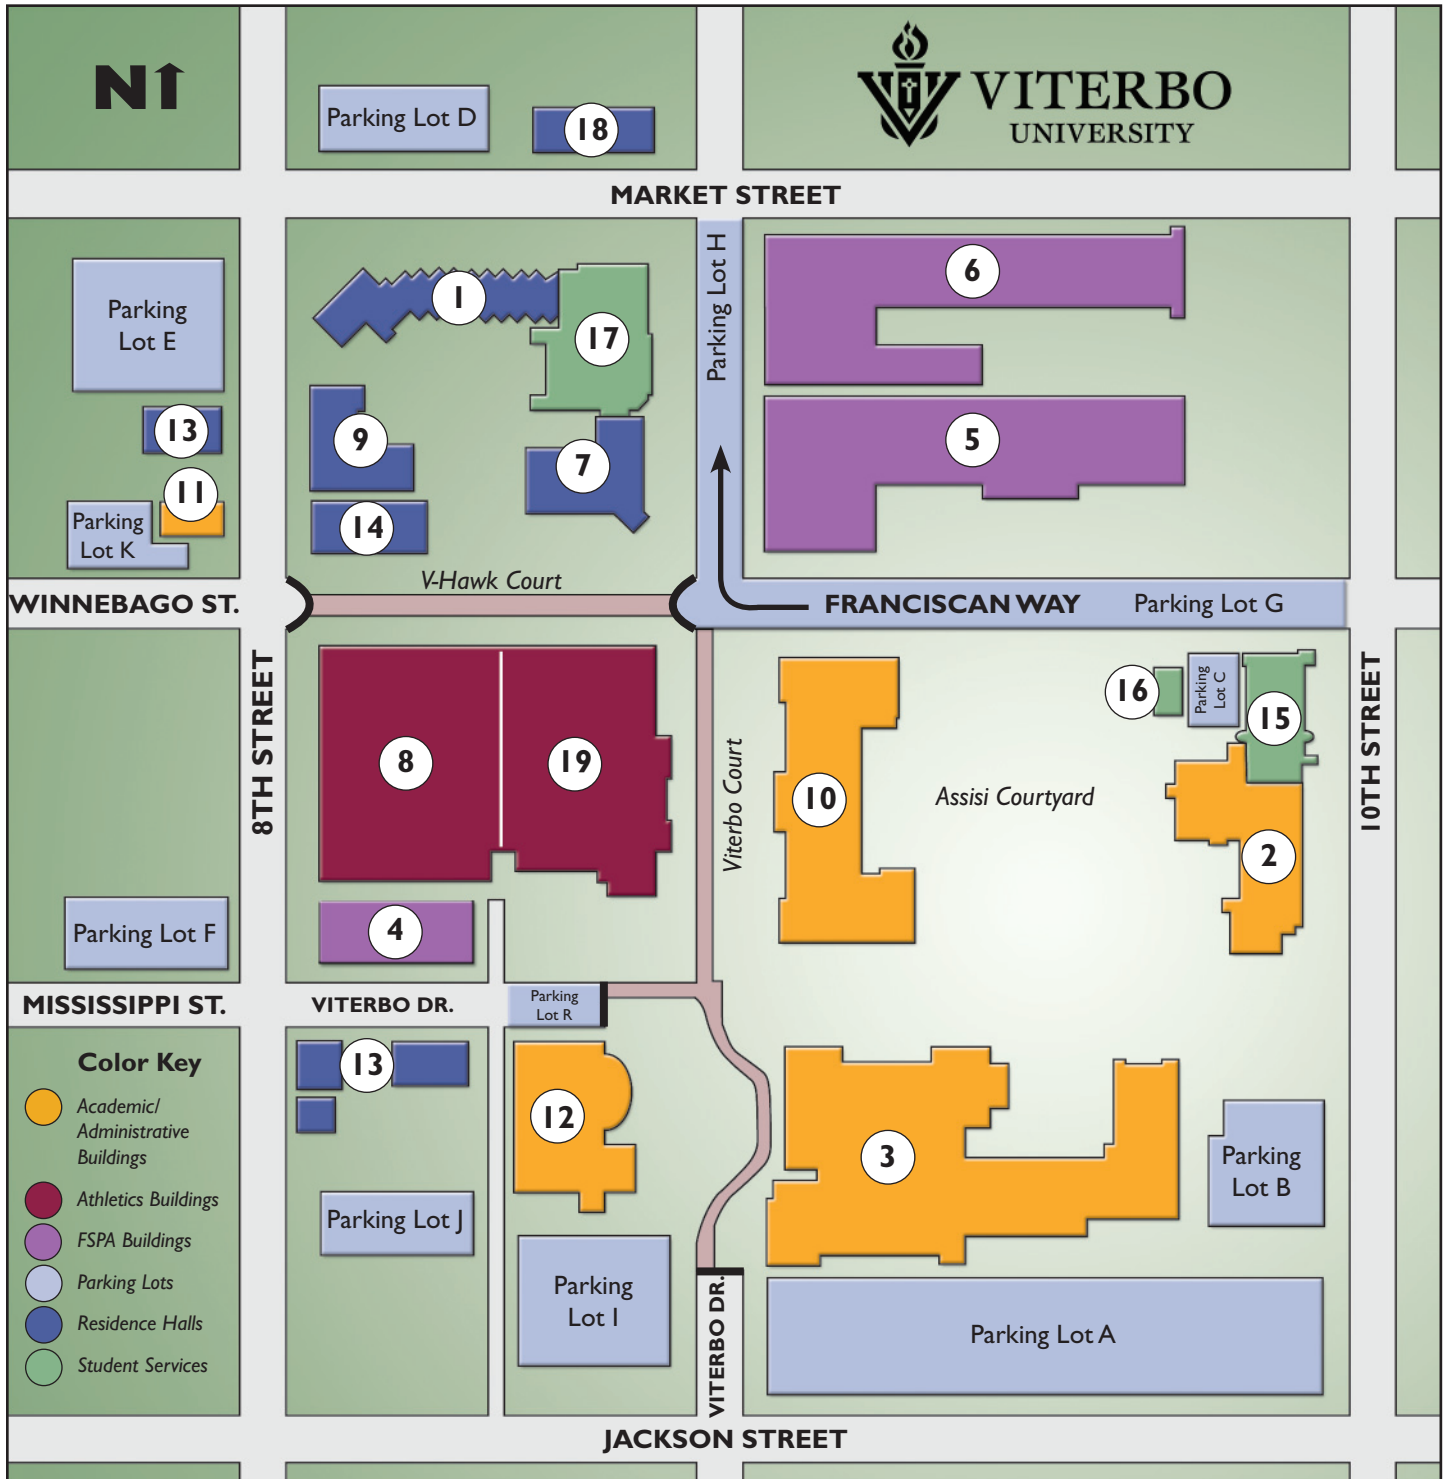

Temporary parking permits are available at the Admission Office or Physical Plant building.

- | | |
|---|--------------------------------|
| 1. Bonaventure Hall | 11. Physical Plant |
| 2. Brophy Nursing Center | 12. Reinhart Center |
| 3. Fine Arts Center | 13. Residential Apartments |
| 4. Franciscan Sisters of Perpetual Adoration, FSPA—Apartments | 14. Rose Terrace |
| 5. FSPA—Maria Angelorum Chapel | 15. San Damiano Chapel |
| 6. FSPA—St. Rose Convent | 16. Student Development Center |
| 7. Marian Hall | 17. Student Union |
| 8. Mathy Center | 18. Treacy House |
| 9. McDonald Terrace | 19. Varsity Athletics Center |
| 10. Murphy Center | |